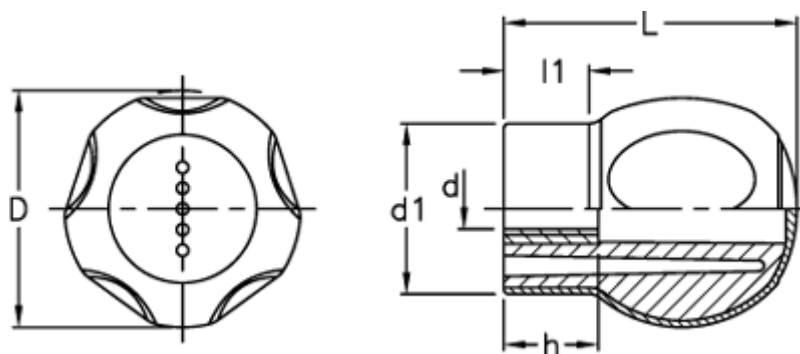

Article number: 23052452051

Description: E+G Handle
EBK.50 B-M10-C1-SOFT

Measures

D	= 50
d1	= 37
d 6H	= M10
h	= 20
L	= 64
l1	= 20